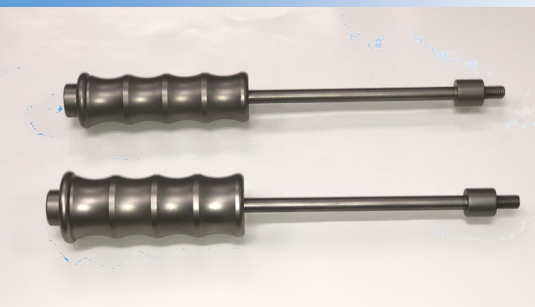

**815-510 Locking Pliers 9 1/2" Side/End Connector**

**815-508 Locking Pliers 8" Side/End Connector**

**815-507 Locking Pliers 7" Side/End Connector**

**825-511 NN Locking Pliers 11 1/4" Side/End Connector**

**825-509 NN Locking Pliers 9 1/4" Side/End Connector**

**825-400 10" 400 gram Slap-hammer attachment**

**825-700 10" 700 gram Slap-hammer attachment**