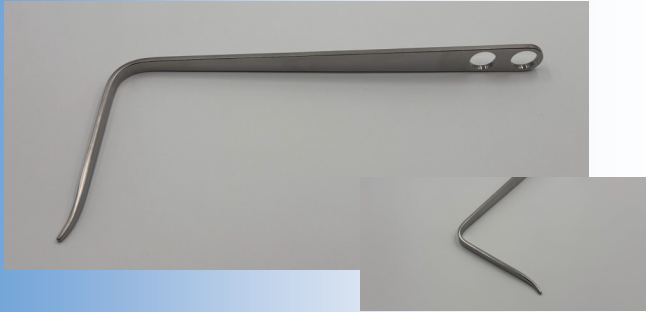

Set Components

770-007Z

MIS POSTEROLATERAL RETRACTOR SET, HOHMANN RETRACTOR, SLIM TIP, #2 11 1/2", BLADE WIDTH 8-4MM TAPER, DEPTH FROM BEND 5" (9375-00-007)