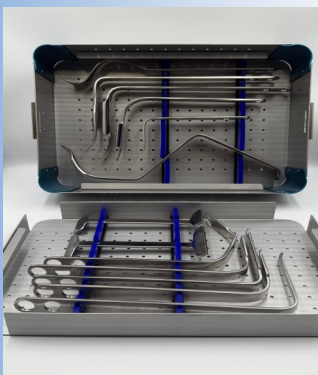

770-400

MIS POSTEROLATERAL RETRACTOR SET, INSTRUMENT CASE (8000-99-400)